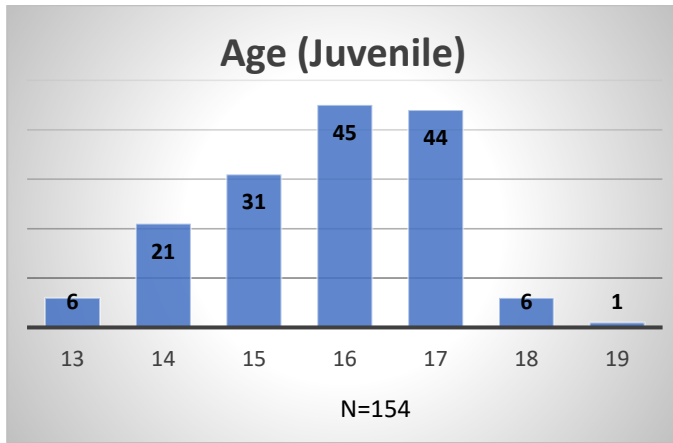

**Daily Data Dashboard – March 28, 2024**  
**Demographics for JTDC Population**  
**Thursday Morning Midnight Count**

Total # of probation Involved youth<sup>1</sup>: 1,309

<sup>1</sup> Probation Active: Any youth who is pending sentencing with an active social history, has been formally placed on probation or supervision with Cook County Juvenile Probation on the date of the report.

\*Age, Gender and Race for Criminal Court population (N=1) is not represented in this report.

**Daily Data Dashboard – March 28, 2024**  
**Demographics for JTDC Population**  
**Thursday Morning Midnight Count**