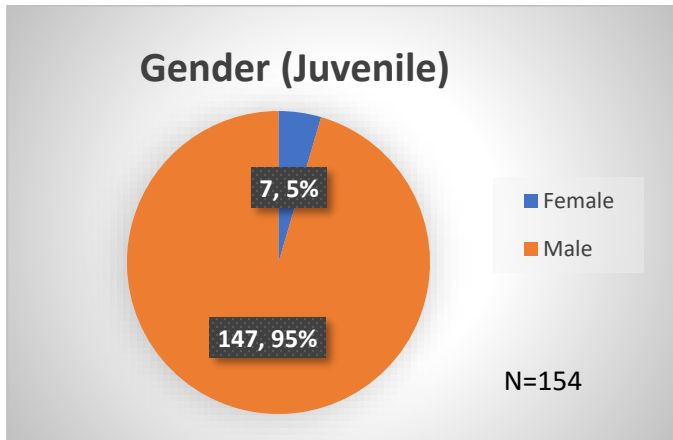

**Daily Data Dashboard – March 28, 2024**  
**Demographics for JTDC Population**  
**Thursday Morning Midnight Count**

Total # of probation Involved youth<sup>1</sup>: 1,309

<sup>1</sup> Probation Active: Any youth who is pending sentencing with an active social history, has been formally placed on probation or supervision with Cook County Juvenile Probation on the date of the report.

\*Age, Gender and Race for Criminal Court population (N=1) is not represented in this report.

**Daily Data Dashboard – March 28, 2024**  
**Demographics for JTDC Population**  
**Thursday Morning Midnight Count**