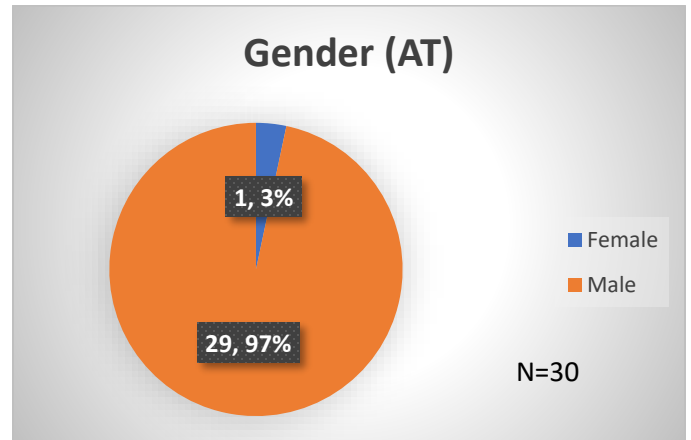

**Daily Data Dashboard – March 28, 2024**  
**Demographics for JTDC Population**  
**Thursday Morning Midnight Count**

Total # of probation Involved youth<sup>1</sup>: 1,309

<sup>1</sup> Probation Active: Any youth who is pending sentencing with an active social history, has been formally placed on probation or supervision with Cook County Juvenile Probation on the date of the report.

\*Age, Gender and Race for Criminal Court population (N=1) is not represented in this report.

**Daily Data Dashboard – March 28, 2024**  
**Demographics for JTDC Population**  
**Thursday Morning Midnight Count**