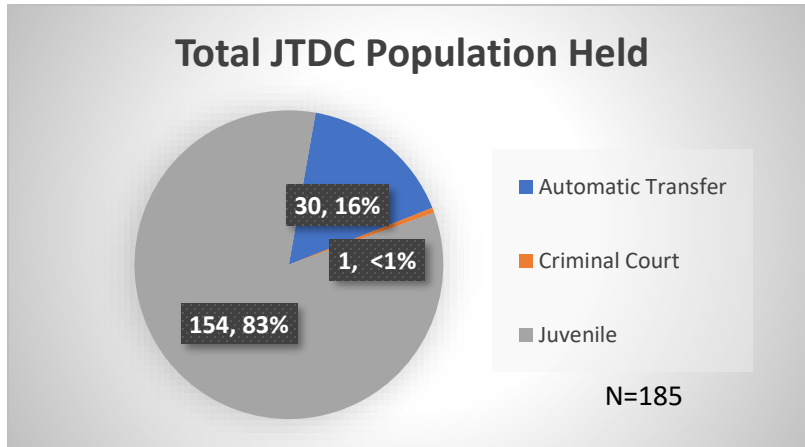

**Daily Data Dashboard – March 28, 2024**  
**Demographics for JTDC Population**  
**Thursday Morning Midnight Count**

Total # of probation Involved youth<sup>1</sup>: 1,309

<sup>1</sup> Probation Active: Any youth who is pending sentencing with an active social history, has been formally placed on probation or supervision with Cook County Juvenile Probation on the date of the report.

\*Age, Gender and Race for Criminal Court population (N=1) is not represented in this report.

**Daily Data Dashboard – March 28, 2024**  
**Demographics for JTDC Population**  
**Thursday Morning Midnight Count**