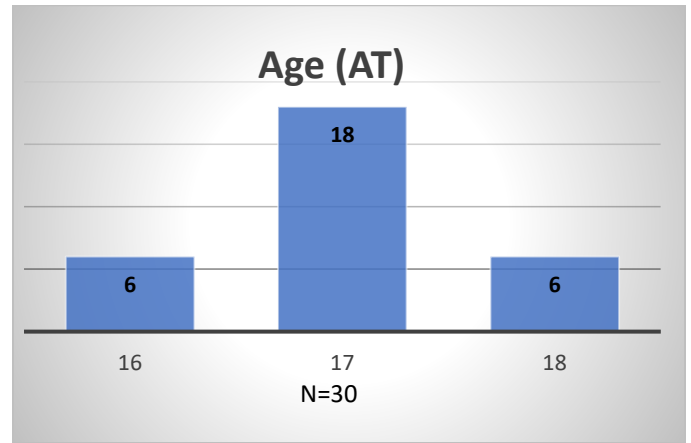

**Daily Data Dashboard – March 28, 2024**  
**Demographics for JTDC Population**  
**Thursday Morning Midnight Count**

Total # of probation Involved youth<sup>1</sup>: 1,309

<sup>1</sup> Probation Active: Any youth who is pending sentencing with an active social history, has been formally placed on probation or supervision with Cook County Juvenile Probation on the date of the report.

\*Age, Gender and Race for Criminal Court population (N=1) is not represented in this report.

**Daily Data Dashboard – March 28, 2024**  
**Demographics for JTDC Population**  
**Thursday Morning Midnight Count**